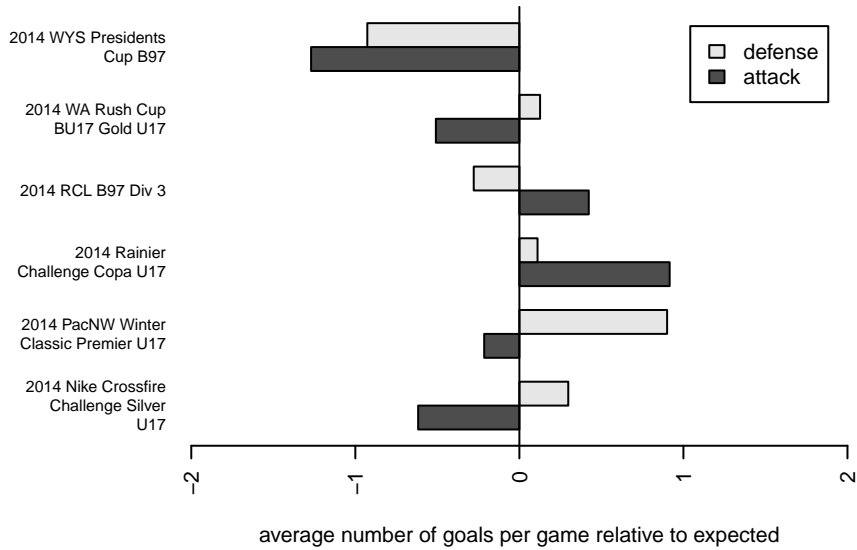

PacNW Blue B97

Pacific Northwest SC
 Tukwila, WA
 B97 total strength=1664
 attack=19.65 defense=20.33
 fall league = RCL B97 Div 3, RCL B97 7V2

alt names used:
 PAC NW SC PACNW 97 BLUE (WA)
 PacNW 97 Blue
 PacNW 97 Blue
 PacNW B97 Blue
 PacNW B97 Blue
 PACIFIC NORTHWEST SC PACNW 97 BLUE (
 PacNW B97 Blue

Venues played:
 2014 Rainier Challenge Copa U17
 2014 Nike Crossfire Challenge Silver U17
 2014 WA Rush Cup BU17 Gold U17
 2014 RCL B97 Div 3
 2014 RCL B97 7V2
 2014 PacNW Winter Classic Premier U17
 2014 WYS Presidents Cup B97

**attack and defense variance (black dot)
relative to other teams
and top 10 in region**

**attack and defense rating
relative to others at age
and all opponents in last 13 months**

Performance relative to 13 month average