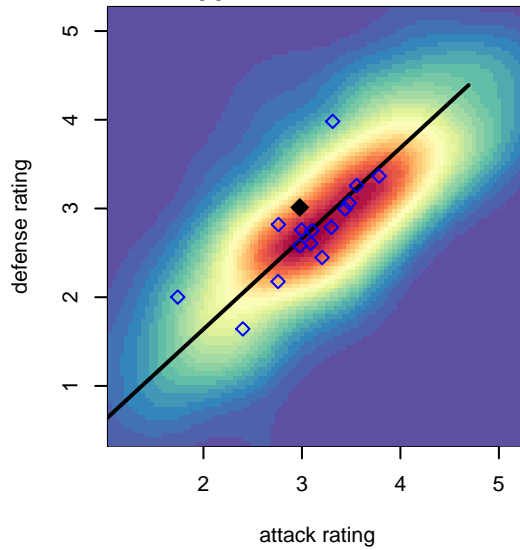

PacNW Blue B97

Pacific Northwest SC
 Tukwila, WA
 B97 total strength=1664
 attack=19.65 defense=20.33
 fall league = RCL B97 Div 3, RCL B97 7V2

alt names used:
 PAC NW SC PACNW 97 BLUE (WA)
 PacNW 97 Blue
 PacNW 97 Blue
 PacNW B97 Blue
 PacNW B97 Blue
 PACIFIC NORTHWEST SC PACNW 97 BLUE (
 PacNW B97 Blue

**attack and defense variance (black dot)
relative to other teams
and top 10 in region**

**attack and defense rating
relative to others at age
and all opponents in last 13 months**

Performance relative to 13 month average