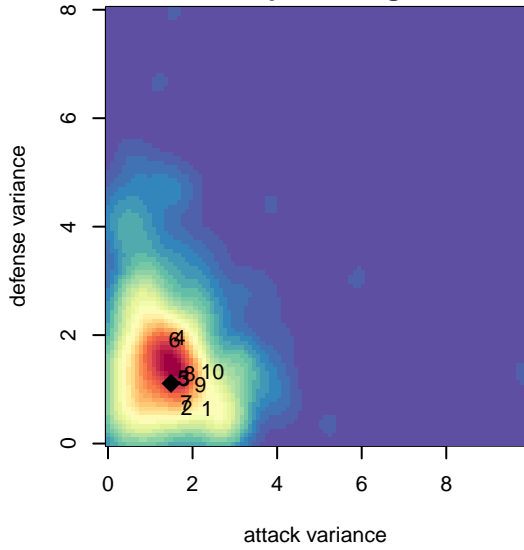

PacNW Blue B97

Pacific Northwest SC
 Tukwila, WA
 B97 total strength=1664
 attack=19.65 defense=20.33
 fall league = RCL B97 Div 3, RCL B97 7V2

alt names used:
 PAC NW SC PACNW 97 BLUE (WA)
 PacNW 97 Blue
 PacNW 97 Blue
 PacNW B97 Blue
 PacNW B97 Blue
 PACIFIC NORTHWEST SC PACNW 97 BLUE (
 PacNW B97 Blue

**attack and defense variance (black dot)
relative to other teams
and top 10 in region**

**attack and defense rating
relative to others at age
and all opponents in last 13 months**

Performance relative to 13 month average