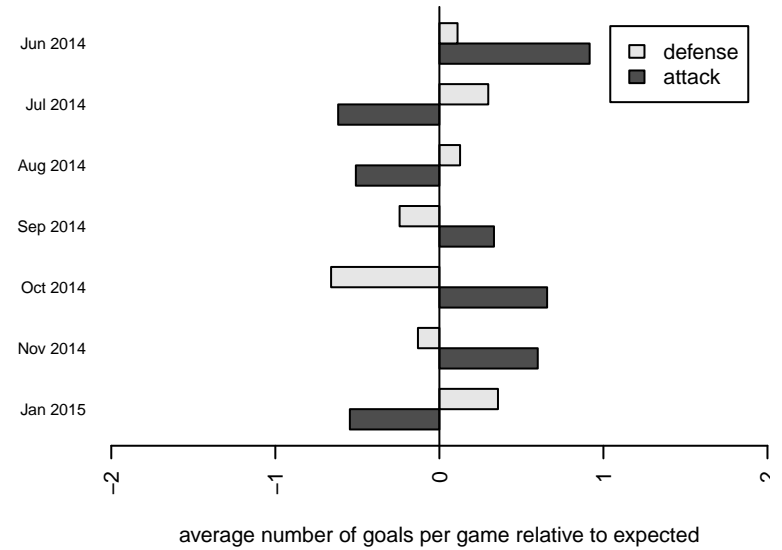

Performance relative to 13 month average