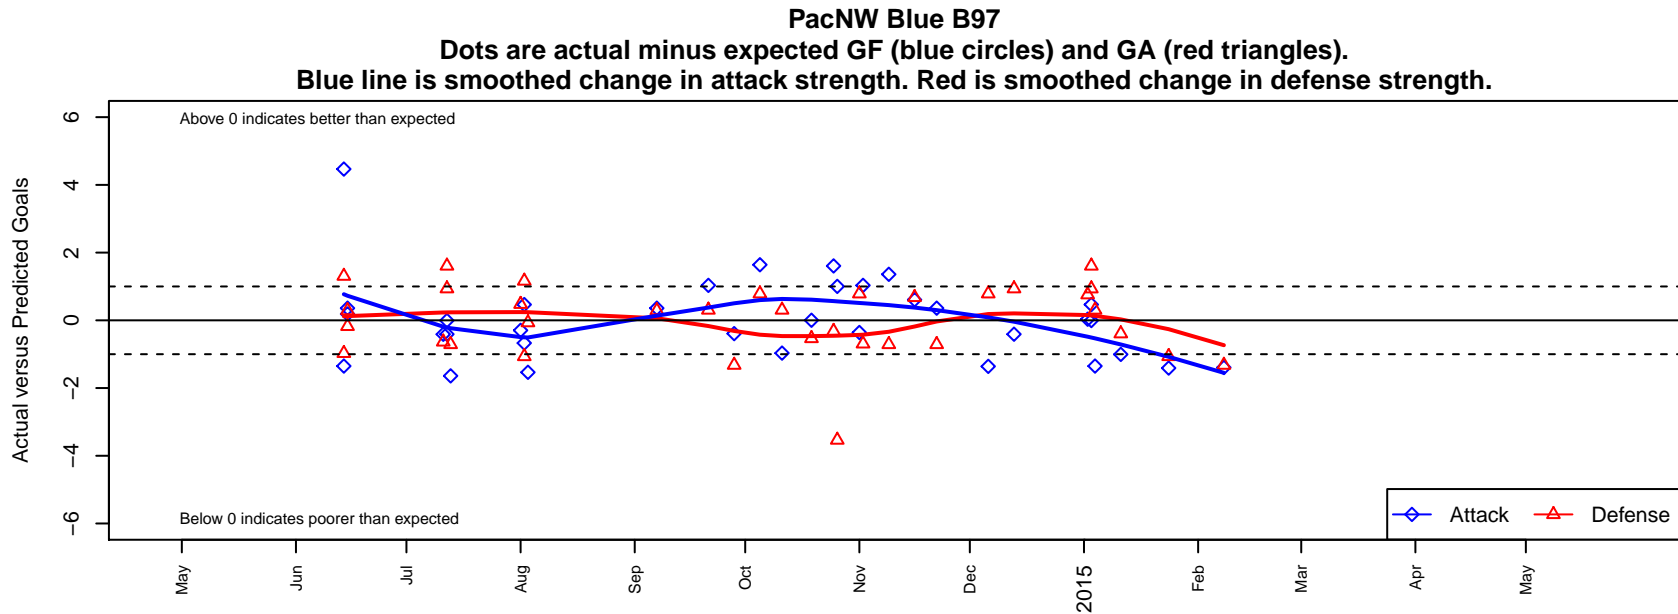

PacNW Blue B97

Pacific Northwest SC
 Tukwila, WA
 B97 total strength=1664
 attack=19.65 defense=20.33
 fall league = RCL B97 Div 3, RCL B97 7V2

alt names used:
 PAC NW SC PACNW 97 BLUE (WA)
 PacNW 97 Blue
 PacNW 97 Blue
 PacNW B97 Blue
 PacNW B97 Blue
 PACIFIC NORTHWEST SC PACNW 97 BLUE (
 PacNW B97 Blue

**attack and defense variance (black dot)
relative to other teams
and top 10 in region**

**attack and defense rating
relative to others at age
and all opponents in last 13 months**

Performance relative to 13 month average