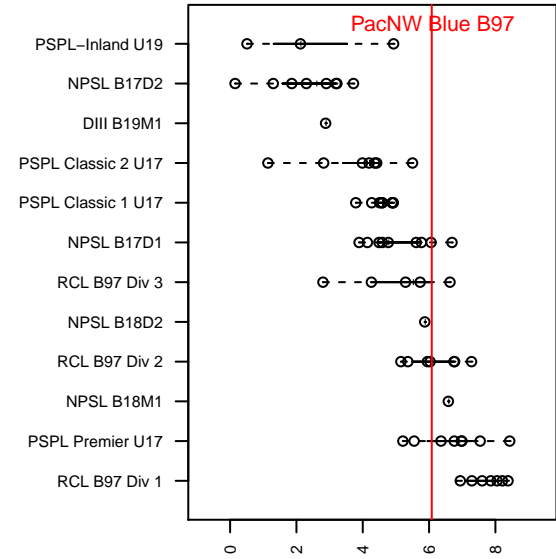

PacNW Blue B97

Pacific Northwest SC
 Tukwila, WA
 B97 total strength=1664
 attack=19.65 defense=20.33
 fall league = RCL B97 Div 3, RCL B97 7V2

alt names used:
 PAC NW SC PACNW 97 BLUE (WA)
 PacNW 97 Blue
 PacNW 97 Blue
 PacNW B97 Blue
 PacNW B97 Blue
 PACIFIC NORTHWEST SC PACNW 97 BLUE (
 PacNW B97 Blue

**attack and defense variance (black dot)
relative to other teams
and top 10 in region**

**attack and defense rating
relative to others at age
and all opponents in last 13 months**

Performance relative to 13 month average